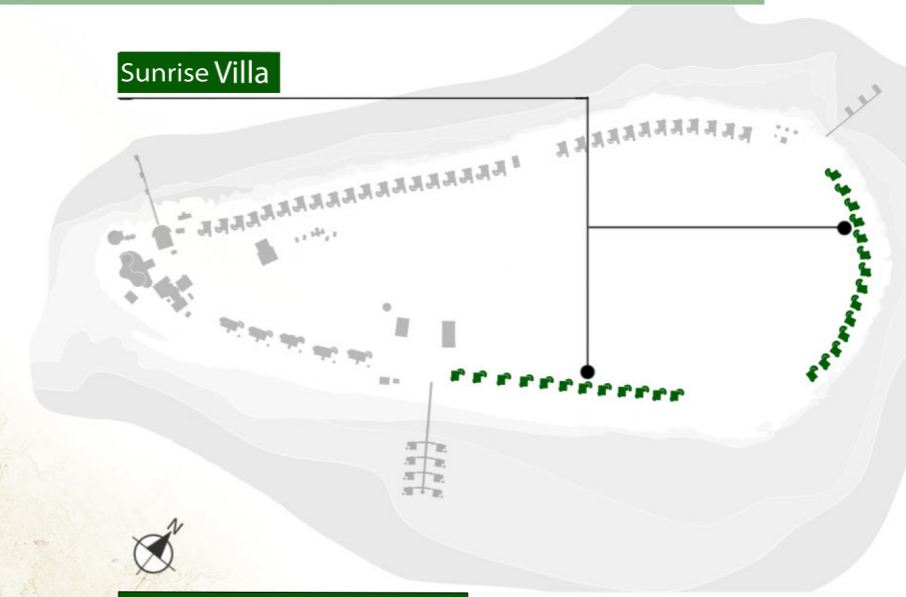

SUNRISE VILLA

FLOOR PLAN

BAWE ISLAND MAP

SUNRISE VILLA

OUTDOOR DECK

BEDROOM

BATHROOM

OUTDOOR TERRACE