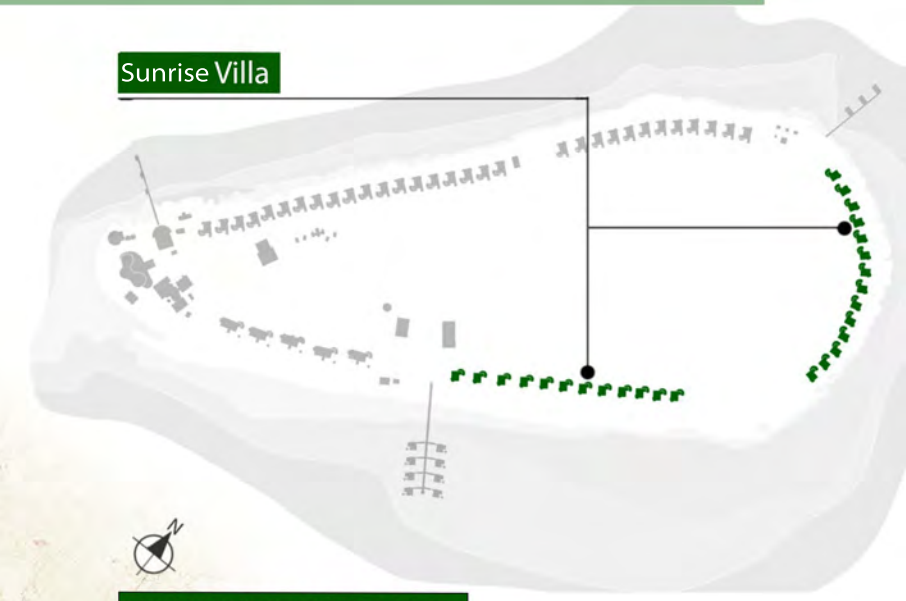

SUNRISE VILLA

FLOOR PLAN

Sunrise Villa

BAWE ISLAND MAP

SUNSET SUITE

FLOOR PLAN

Sunset suite

BAWE ISLAND MAP

ZANZIBAR VILLA

FLOOR PLAN

BAWE ISLAND MAP

SULTAN PALACE

GROUND FLOOR PLAN

BAWE ISLAND MAP

SULTAN PALACE

BAWE ISLAND MAP

FIRST FLOOR PLAN

LAGOON SUITE WITH POOL

FLOOR PLAN

Lagoon Suite With Pool

BAWE ISLAND MAP