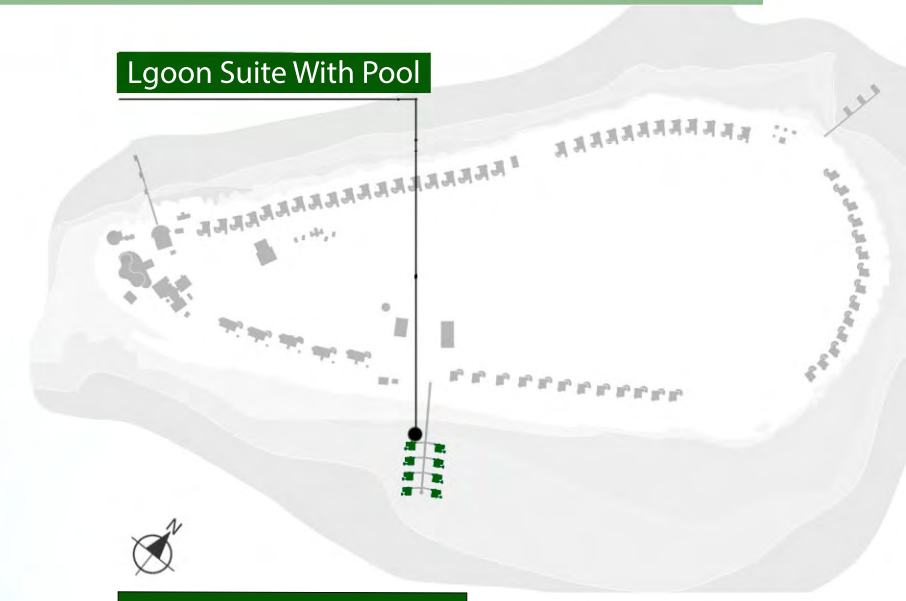

SUNRISE VILLA

FLOOR PLAN

Sunrise Villa

BAWE ISLAND MAP

SUNSET SUITE

FLOOR PLAN

Sunset suite

BAWE ISLAND MAP

ZANZIBAR VILLA

FLOOR PLAN

BAWE ISLAND MAP

SULTAN PALACE

GROUND FLOOR PLAN

BAWE ISLAND MAP

SULTAN PALACE

BAWE ISLAND MAP

FIRST FLOOR PLAN

LAGOON SUITE WITH POOL

FLOOR PLAN

Lagoon Suite With Pool

BAWE ISLAND MAP