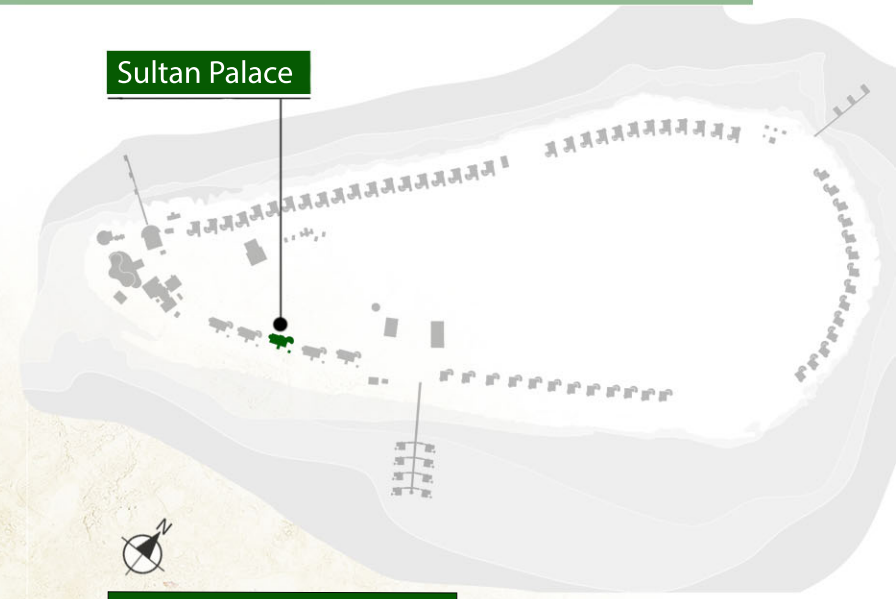

SULTAN PALACE

GROUND FLOOR PLAN

BAWE ISLAND MAP

SULTAN PALACE

BAWE ISLAND MAP

FIRST FLOOR PLAN

SULTAN PALACE

OUTDOOR DECK

BEDROOM 2

GROUND FLOOR PLAN

MAIN BEDROOM

MAIN BATHROOM

SULTAN PALACE

OUTDOOR DECK

DYSON SUPERSONIC HAIRDRYER

FIRST FLOOR PLAN