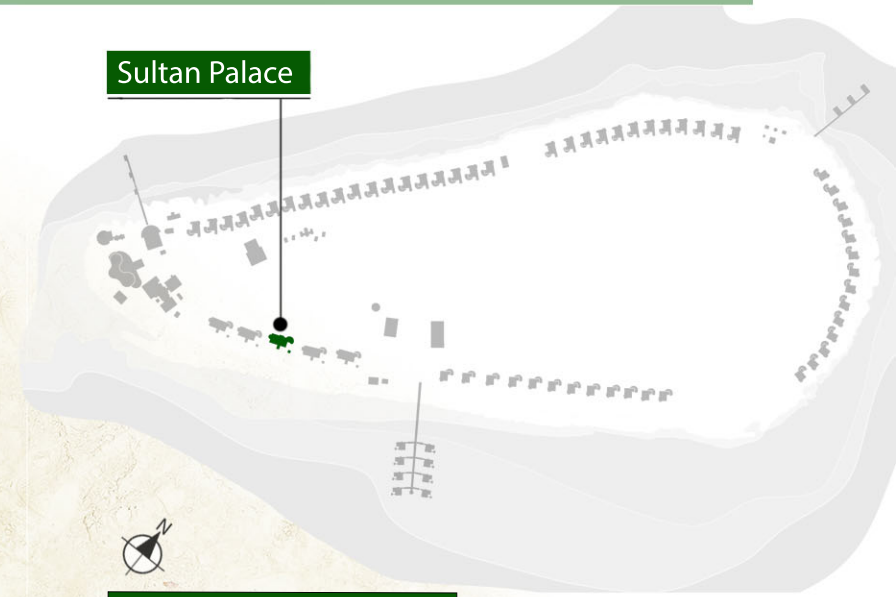

SULTAN PALACE

GROUND FLOOR PLAN

BAWE ISLAND MAP

SULTAN PALACE

BAWE ISLAND MAP

FIRST FLOOR PLAN

SULTAN PALACE

OUTDOOR DECK

BEDROOM 2

GROUND FLOOR PLAN

MAIN BEDROOM

MAIN BATHROOM

SULTAN PALACE

OUTDOOR DECK

DYSON SUPERSONIC HAIRDRYER

FIRST FLOOR PLAN