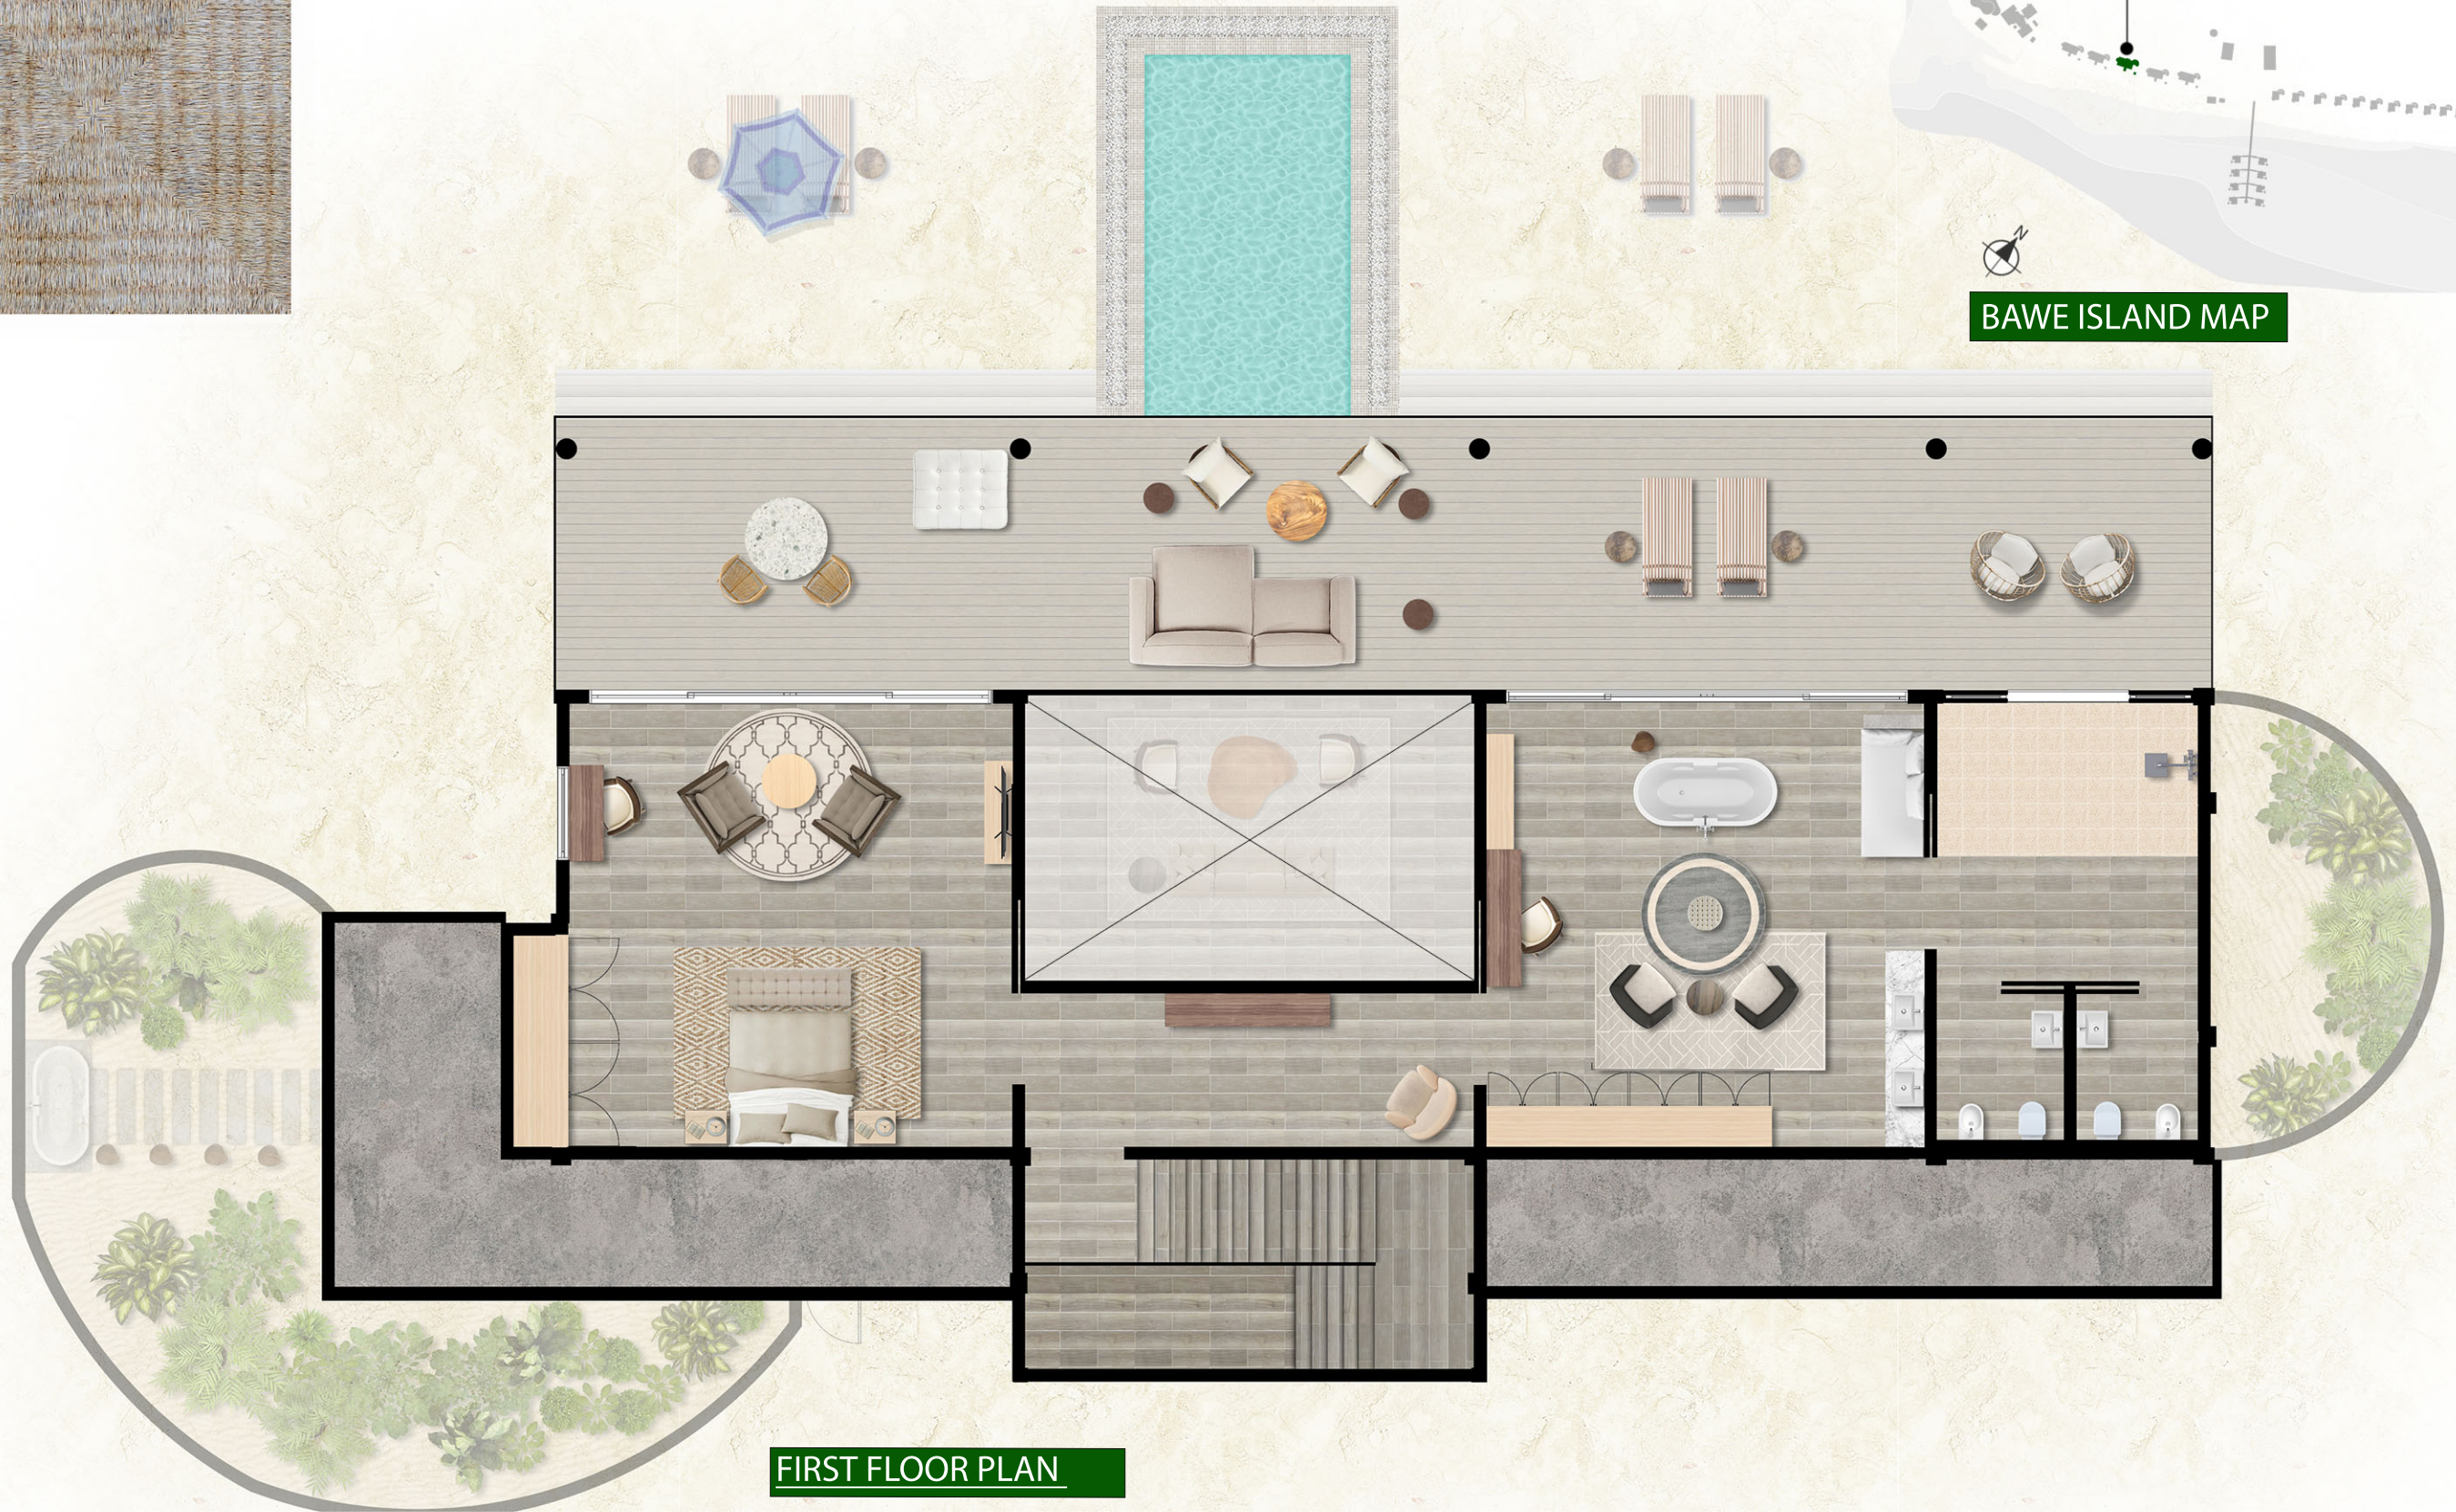

SULTAN PALACE

GROUND FLOOR PLAN

BAWE ISLAND MAP

SULTAN PALACE

BAWE ISLAND MAP

FIRST FLOOR PLAN

SULTAN PALACE

OUTDOOR DECK

BEDROOM 2

GROUND FLOOR PLAN

MAIN BEDROOM

MAIN BATHROOM

SULTAN PALACE

OUTDOOR DECK

DYSON SUPERSONIC HAIRDRYER

FIRST FLOOR PLAN

BATHROOM

BATHROOM