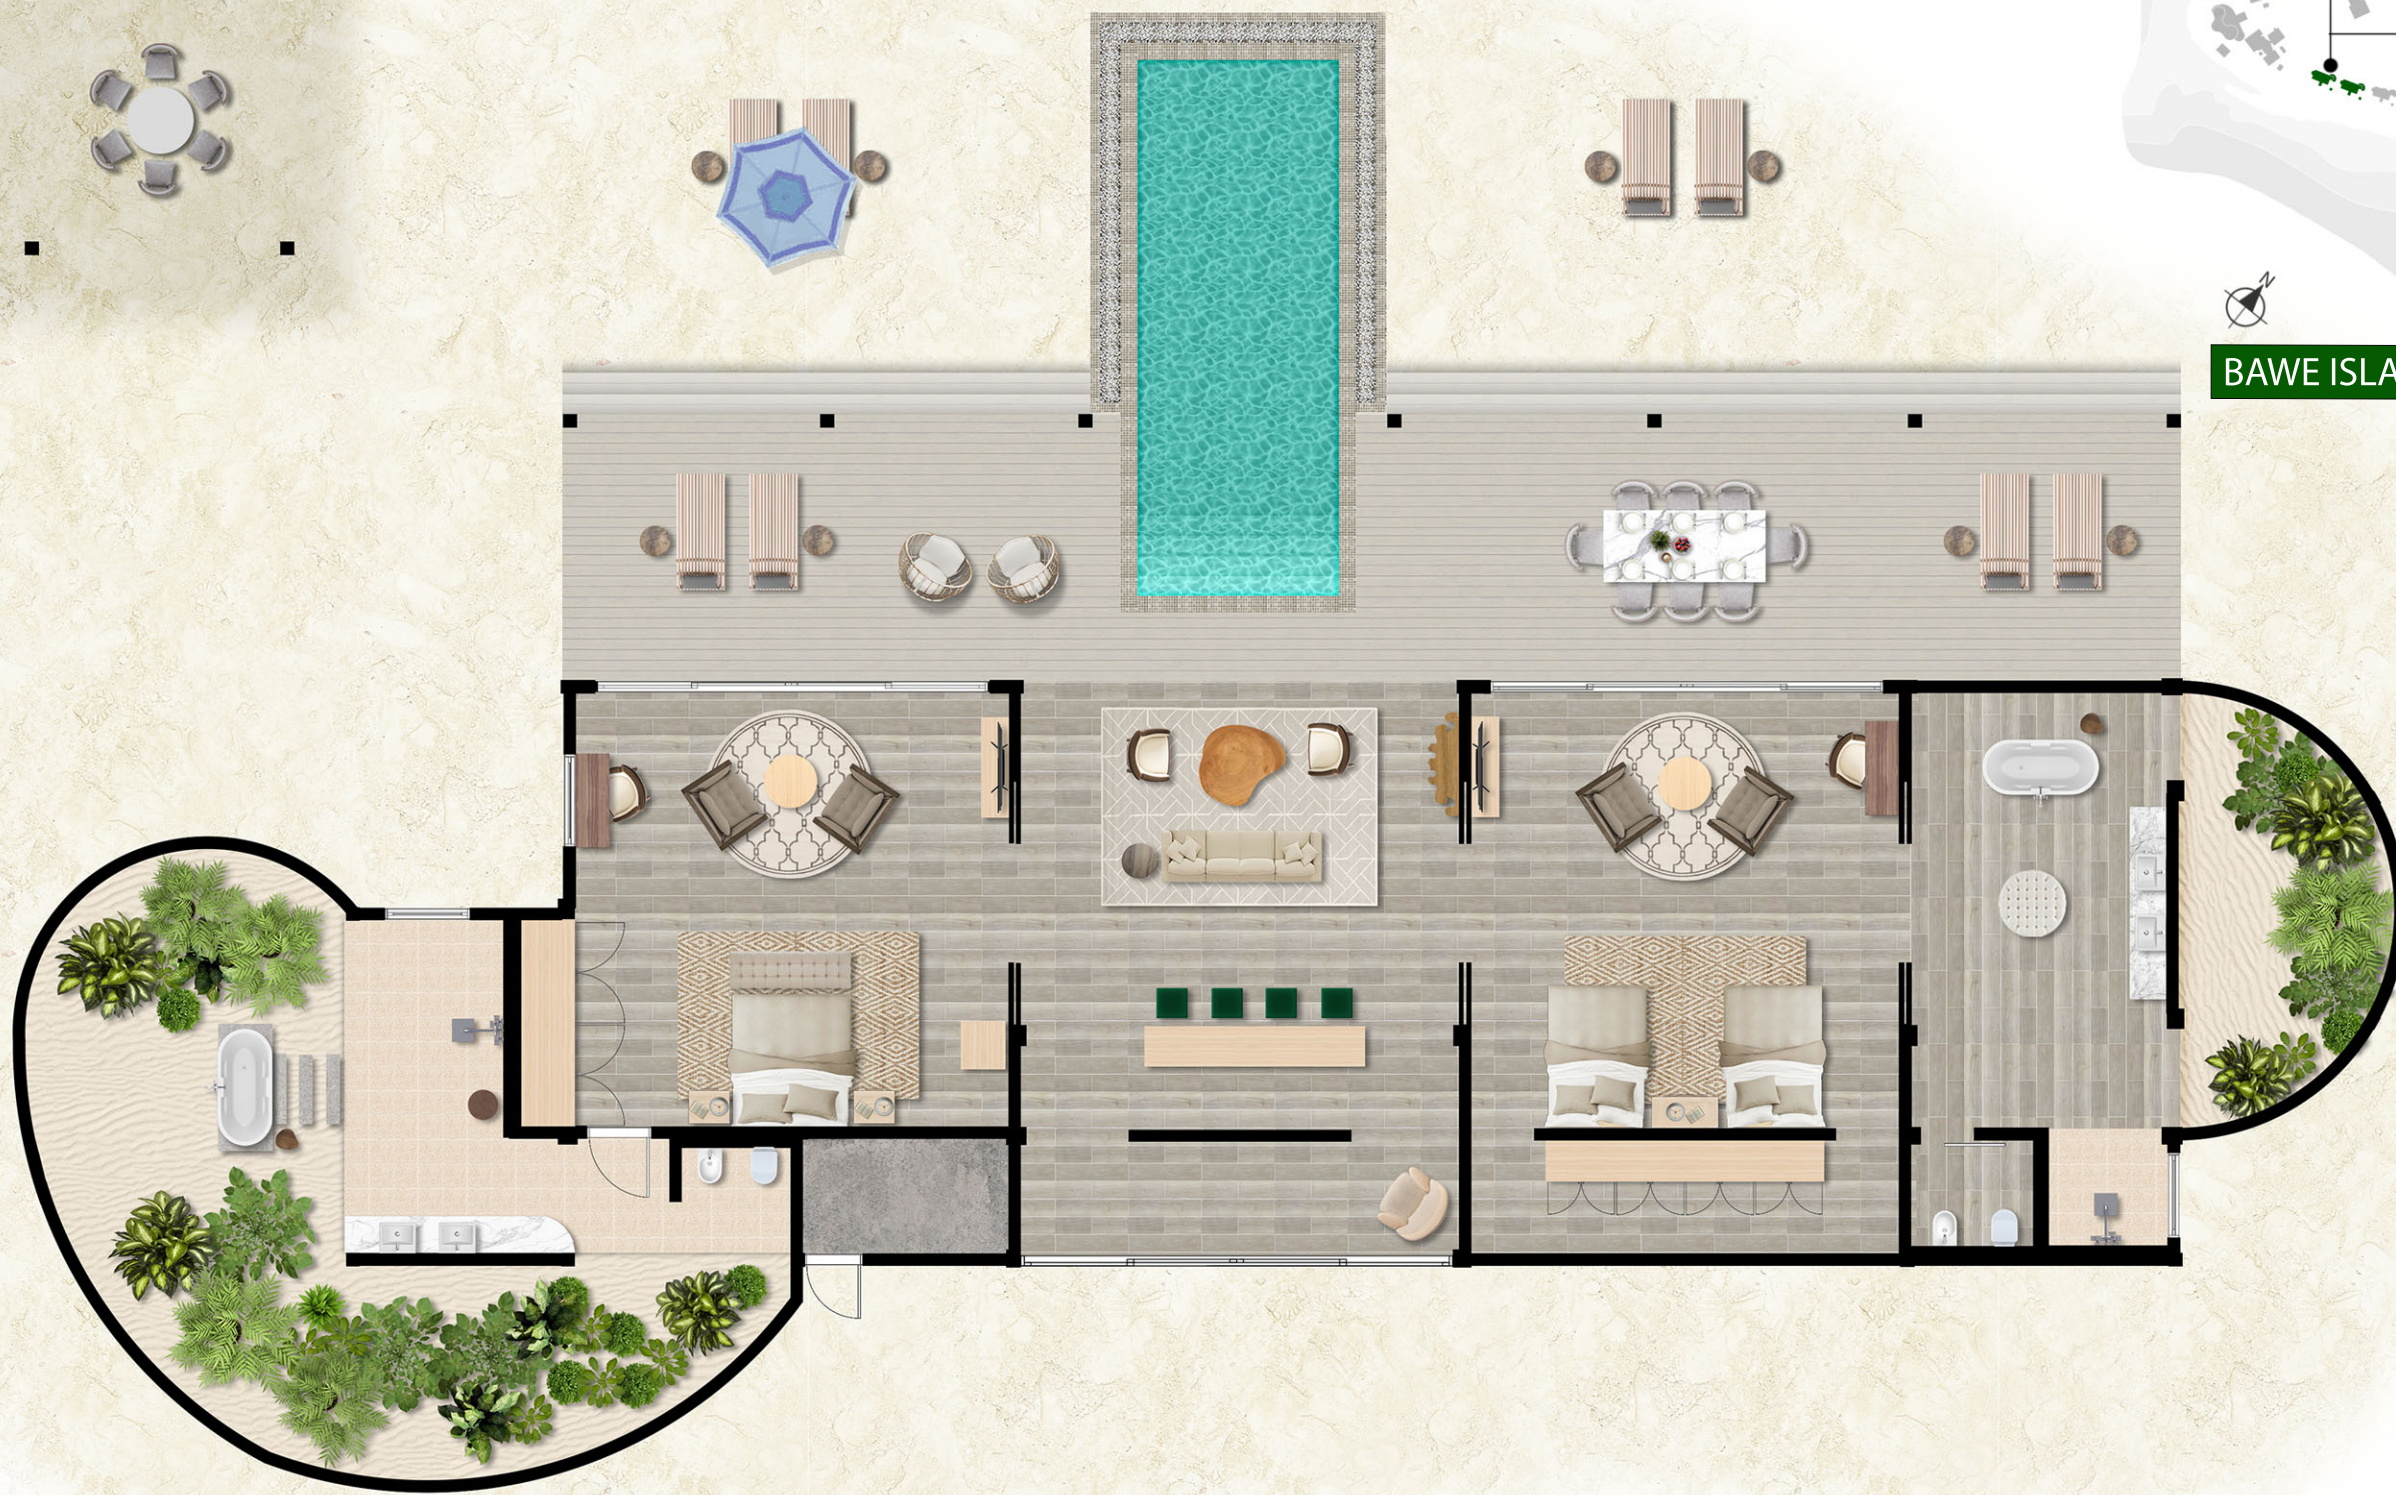

# ZANZIBAR VILLA

FLOOR PLAN

Zanzibar Villa

BAWE ISLAND MAP

# ZANZIBAR VILLA

MAIN BEDROOM

BEDROOM 2

MAIN BATHROOM

LIVING ROOM BY ETRO